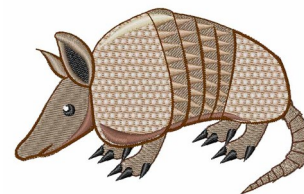

Name: Armadillo

SKU: WD02-JLA002143A

Brand: Windmill Designs

Unique Colors: 13 (14 color Stops)

Unique Colors

	Color Name (Color Code)	Manufacturer - Type
	Super White (1001) [No Color Selected]	madeira - rayon
	Dusty Lilac (1263) [No Color Selected]	madeira - rayon
	Crocus (286)	Exquisite - Polyester 1000m

Complete Color Sequence

#		Color Name (Color Code)	Manufacturer - Type
1		Super White (1001) [No Color Selected]	madeira - rayon
2		Super White (1001) [No Color Selected]	madeira - rayon
3		Crocus (286)	Exquisite - Polyester 1000m