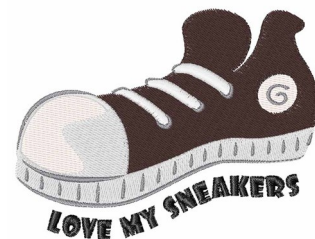

Name: My Sneakers

SKU: WD02-JLA002142C

Brand: Windmill Designs

Unique Colors: 13 (9 color Stops)

Unique Colors

	Color Name (Color Code)	Manufacturer - Type
	Super White (1001) [No Color Selected]	madeira - rayon
	Dusty Lilac (1263) [No Color Selected]	madeira - rayon
	Crocus (286)	Exquisite - Polyester 1000m