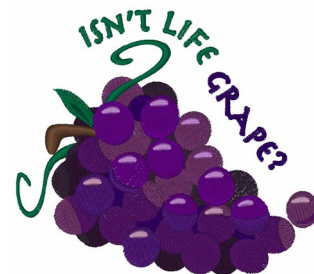

**Name:** Isnt Life Grape Machine Embroidery Design

**SKU:** WD02-JLA002138C

**Brand:** Windmill Designs

**Unique Colors:** 13 (17 color Stops)