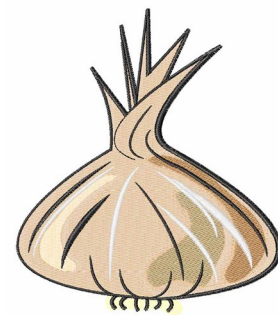

**Name:** Garlic Bulb

**SKU:** WD02-JLA002134A

**Brand:** Windmill Designs

**Unique Colors:** 13 (7 color Stops)