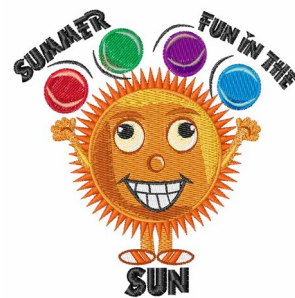

Name: Summer Fun Machine Embroidery Design

SKU: WD02-JLA002130D

Brand: Windmill Designs

Unique Colors: 13 (28 color Stops)

Unique Colors

	Color Name (Color Code)	Manufacturer - Type
	Super White (1001) [No Color Selected]	madeira - rayon
	Dusty Lilac (1263) [No Color Selected]	madeira - rayon
	Crocus (286)	Exquisite - Polyester 1000m