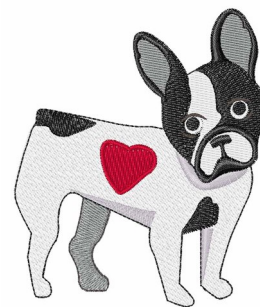

Name: French Bulldog

SKU: WD02-JLA002128A

Brand: Windmill Designs

Unique Colors: 13 (8 color Stops)

Unique Colors

	Color Name (Color Code)	Manufacturer - Type
	Super White (1001) [No Color Selected]	madeira - rayon
	Dusty Lilac (1263) [No Color Selected]	madeira - rayon
	Crocus (286)	Exquisite - Polyester 1000m