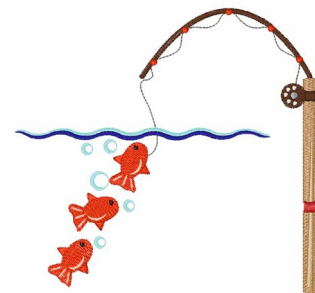

Name: Fishing Scene

SKU: WD02-JLA002124A

Brand: Windmill Designs

Unique Colors: 13 (13 color Stops)

Unique Colors

	Color Name (Color Code)	Manufacturer - Type
	Super White (1001) [No Color Selected]	madeira - rayon
	Dusty Lilac (1263) [No Color Selected]	madeira - rayon
	Crocus (286)	Exquisite - Polyester 1000m