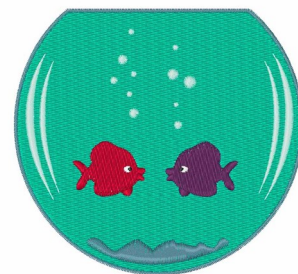

Name: Fish Bowl Machine Embroidery Design

SKU: WD02-JLA002123A

Brand: Windmill Designs

Unique Colors: 13 (7 color Stops)

Unique Colors

	Color Name (Color Code)	Manufacturer - Type
	Super White (1001) [No Color Selected]	madeira - rayon
	Dusty Lilac (1263) [No Color Selected]	madeira - rayon
	Crocus (286)	Exquisite - Polyester 1000m

Complete Color Sequence

#		Color Name (Color Code)	Manufacturer - Type
1		Super White (1001) [No Color Selected]	madeira - rayon
2		Super White (1001) [No Color Selected]	madeira - rayon
3		Crocus (286)	Exquisite - Polyester 1000m