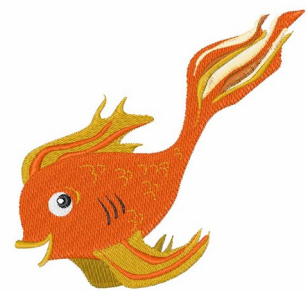

Name: Goldfish Machine Embroidery Design

SKU: WD02-JLA002122A

Brand: Windmill Designs

Unique Colors: 13 (9 color Stops)

Unique Colors

	Color Name (Color Code)	Manufacturer - Type
	Super White (1001) [No Color Selected]	madeira - rayon
	Dusty Lilac (1263) [No Color Selected]	madeira - rayon
	Crocus (286)	Exquisite - Polyester 1000m