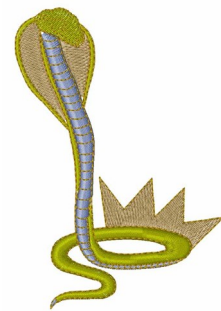

Name: King Cobra Machine Embroidery Design

SKU: WD02-JLA002100A

Brand: Windmill Designs

Unique Colors: 13 (4 color Stops)

Unique Colors

	Color Name (Color Code)	Manufacturer - Type
	Super White (1001) [No Color Selected]	madeira - rayon
	Dusty Lilac (1263) [No Color Selected]	madeira - rayon
	Crocus (286)	Exquisite - Polyester 1000m

Complete Color Sequence

#		Color Name (Color Code)	Manufacturer - Type
1		Super White (1001) [No Color Selected]	madeira - rayon
2		Super White (1001) [No Color Selected]	madeira - rayon
3		Crocus (286)	Exquisite - Polyester 1000m