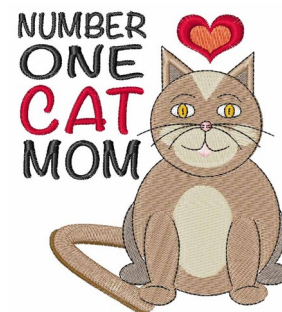

Name: Cat Mom Machine Embroidery Design

SKU: WD02-JLA002086D

Brand: Windmill Designs

Unique Colors: 13 (14 color Stops)

Unique Colors

	Color Name (Color Code)	Manufacturer - Type
	Super White (1001) [No Color Selected]	madeira - rayon
	Dusty Lilac (1263) [No Color Selected]	madeira - rayon
	Crocus (286)	Exquisite - Polyester 1000m