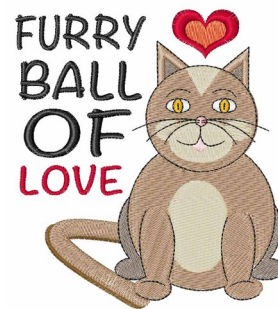

Name: Ball Of Love Machine Embroidery Design

SKU: WD02-JLA002086C

Brand: Windmill Designs

Unique Colors: 13 (14 color Stops)

Unique Colors

	Color Name (Color Code)	Manufacturer - Type
	Super White (1001) [No Color Selected]	madeira - rayon
	Dusty Lilac (1263) [No Color Selected]	madeira - rayon
	Crocus (286)	Exquisite - Polyester 1000m