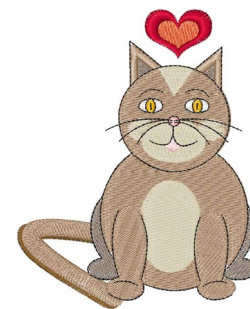

Name: Cat Love Machine Embroidery Design

SKU: WD02-JLA002086A

Brand: Windmill Designs

Unique Colors: 13 (12 color Stops)

Unique Colors

	Color Name (Color Code)	Manufacturer - Type
	Super White (1001) [No Color Selected]	madeira - rayon
	Dusty Lilac (1263) [No Color Selected]	madeira - rayon
	Crocus (286)	Exquisite - Polyester 1000m

Complete Color Sequence

#		Color Name (Color Code)	Manufacturer - Type
1		Super White (1001) [No Color Selected]	madeira - rayon
2		Super White (1001) [No Color Selected]	madeira - rayon
3		Crocus (286)	Exquisite - Polyester 1000m