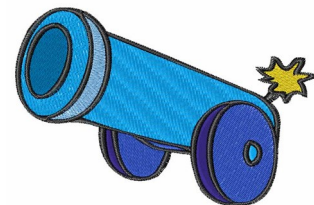

**Name:** Cannon Machine Embroidery Design

**SKU:** WD02-JLA002084A

**Brand:** Windmill Designs

**Unique Colors:** 13 (7 color Stops)