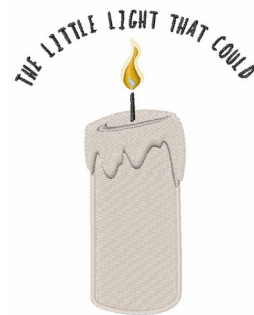

**Name:** Little Light Machine Embroidery Design

**SKU:** WD02-JLA002083D

**Brand:** Windmill Designs

**Unique Colors:** 13 (9 color Stops)

## Unique Colors

	<b>Color Name (Color Code)</b>	<b>Manufacturer - Type</b>
	Super White (1001) [No Color Selected]	madeira - rayon
	Dusty Lilac (1263) [No Color Selected]	madeira - rayon
	Crocus (286)	Exquisite - Polyester 1000m