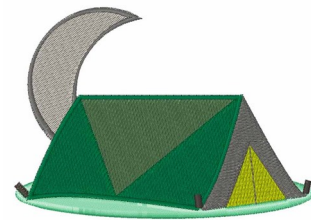

**Name:** Camping Tent

**SKU:** WD02-JLA002082B

**Brand:** Windmill Designs

**Unique Colors:** 13 (8 color Stops)

## Unique Colors

	<b>Color Name (Color Code)</b>	<b>Manufacturer - Type</b>
	Super White (1001) [No Color Selected]	madeira - rayon
	Dusty Lilac (1263) [No Color Selected]	madeira - rayon
	Crocus (286)	Exquisite - Polyester 1000m

# Complete Color Sequence

#		Color Name (Color Code)	Manufacturer - Type
1		Super White (1001) [No Color Selected]	madeira - rayon
2		Super White (1001) [No Color Selected]	madeira - rayon
3		Crocus (286)	Exquisite - Polyester 1000m