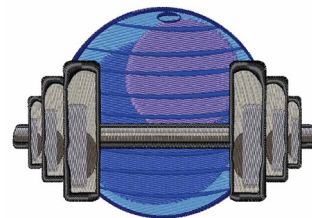

Name: Workout Gear Machine Embroidery Design

SKU: WD02-JLA002075A

Brand: Windmill Designs

Unique Colors: 13 (9 color Stops)

Unique Colors

	Color Name (Color Code)	Manufacturer - Type
	Super White (1001) [No Color Selected]	madeira - rayon
	Dusty Lilac (1263) [No Color Selected]	madeira - rayon
	Crocus (286)	Exquisite - Polyester 1000m

Complete Color Sequence

#		Color Name (Color Code)	Manufacturer - Type
1		Super White (1001) [No Color Selected]	madeira - rayon
2		Super White (1001) [No Color Selected]	madeira - rayon
3		Crocus (286)	Exquisite - Polyester 1000m