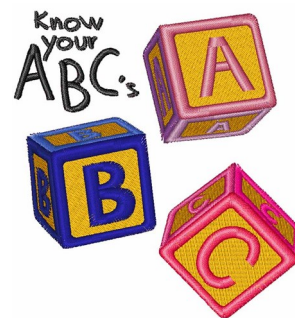

Name: Know Your ABCs Machine Embroidery Design

SKU: WD02-JLA002072D

Brand: Windmill Designs

Unique Colors: 13 (16 color Stops)

Unique Colors

	Color Name (Color Code)	Manufacturer - Type
	Super White (1001) [No Color Selected]	madeira - rayon
	Dusty Lilac (1263) [No Color Selected]	madeira - rayon
	Crocus (286)	Exquisite - Polyester 1000m

Complete Color Sequence

#		Color Name (Color Code)	Manufacturer - Type
1		Super White (1001) [No Color Selected]	madeira - rayon
2		Super White (1001) [No Color Selected]	madeira - rayon
3		Crocus (286)	Exquisite - Polyester 1000m