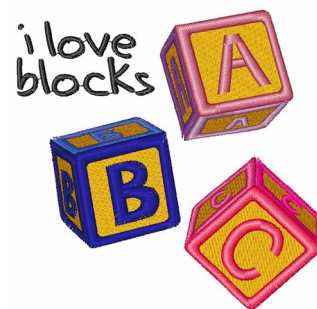

Name: I Love Blocks Machine Embroidery Design

SKU: WD02-JLA002072C

Brand: Windmill Designs

Unique Colors: 13 (16 color Stops)

Unique Colors

	Color Name (Color Code)	Manufacturer - Type
	Super White (1001) [No Color Selected]	madeira - rayon
	Dusty Lilac (1263) [No Color Selected]	madeira - rayon
	Crocus (286)	Exquisite - Polyester 1000m

Complete Color Sequence

#		Color Name (Color Code)	Manufacturer - Type
1		Super White (1001) [No Color Selected]	madeira - rayon
2		Super White (1001) [No Color Selected]	madeira - rayon
3		Crocus (286)	Exquisite - Polyester 1000m