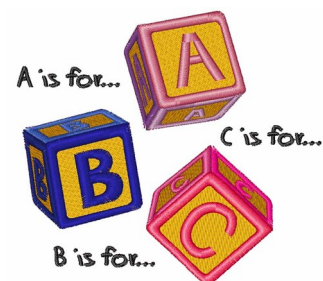

Name: Alphabet Blocks Machine Embroidery Design

SKU: WD02-JLA002072A

Brand: Windmill Designs

Unique Colors: 13 (16 color Stops)

Unique Colors

	Color Name (Color Code)	Manufacturer - Type
	Super White (1001) [No Color Selected]	madeira - rayon
	Dusty Lilac (1263) [No Color Selected]	madeira - rayon
	Crocus (286)	Exquisite - Polyester 1000m

Complete Color Sequence

#		Color Name (Color Code)	Manufacturer - Type
1		Super White (1001) [No Color Selected]	madeira - rayon
2		Super White (1001) [No Color Selected]	madeira - rayon
3		Crocus (286)	Exquisite - Polyester 1000m