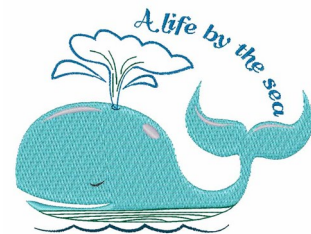

Name: By The Sea Machine Embroidery Design

SKU: WD02-JLA002068A

Brand: Windmill Designs

Unique Colors: 13 (7 color Stops)

Unique Colors

	Color Name (Color Code)	Manufacturer - Type
	Super White (1001) [No Color Selected]	madeira - rayon
	Dusty Lilac (1263) [No Color Selected]	madeira - rayon
	Crocus (286)	Exquisite - Polyester 1000m