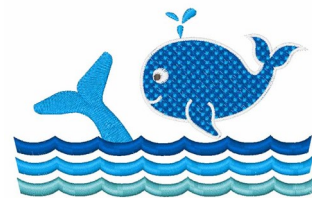

Name: Blue Whales Machine Embroidery Design

SKU: WD02-JLA002064A

Brand: Windmill Designs

Unique Colors: 13 (7 color Stops)

Unique Colors

	Color Name (Color Code)	Manufacturer - Type
	Super White (1001) [No Color Selected]	madeira - rayon
	Dusty Lilac (1263) [No Color Selected]	madeira - rayon
	Crocus (286)	Exquisite - Polyester 1000m