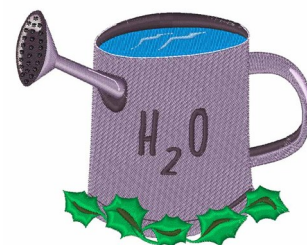

Name: H2O Machine Embroidery Design

SKU: WD02-JLA002063C

Brand: Windmill Designs

Unique Colors: 13 (13 color Stops)

Unique Colors

	Color Name (Color Code)	Manufacturer - Type
	Super White (1001) [No Color Selected]	madeira - rayon
	Dusty Lilac (1263) [No Color Selected]	madeira - rayon
	Crocus (286)	Exquisite - Polyester 1000m

Complete Color Sequence

#		Color Name (Color Code)	Manufacturer - Type
1		Super White (1001) [No Color Selected]	madeira - rayon
2		Super White (1001) [No Color Selected]	madeira - rayon
3		Crocus (286)	Exquisite - Polyester 1000m