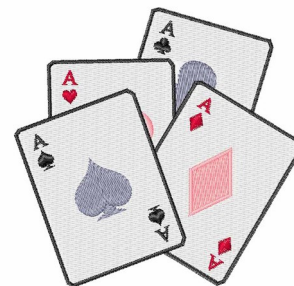

Name: Ace Cards Machine Embroidery Design

SKU: WD02-JLA002060B

Brand: Windmill Designs

Unique Colors: 13 (5 color Stops)

Unique Colors

	Color Name (Color Code)	Manufacturer - Type
	Super White (1001) [No Color Selected]	madeira - rayon
	Dusty Lilac (1263) [No Color Selected]	madeira - rayon
	Crocus (286)	Exquisite - Polyester 1000m

Complete Color Sequence

#		Color Name (Color Code)	Manufacturer - Type
1		Super White (1001) [No Color Selected]	madeira - rayon
2		Super White (1001) [No Color Selected]	madeira - rayon
3		Crocus (286)	Exquisite - Polyester 1000m