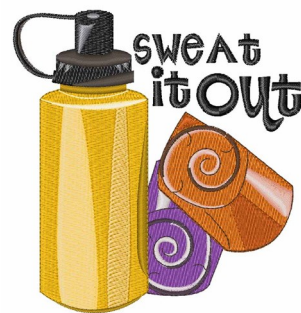

Name: Sweat It Out Machine Embroidery Design

SKU: WD02-JLA002059D

Brand: Windmill Designs

Unique Colors: 13 (17 color Stops)

Unique Colors

	Color Name (Color Code)	Manufacturer - Type
	Super White (1001) [No Color Selected]	madeira - rayon
	Dusty Lilac (1263) [No Color Selected]	madeira - rayon
	Crocus (286)	Exquisite - Polyester 1000m