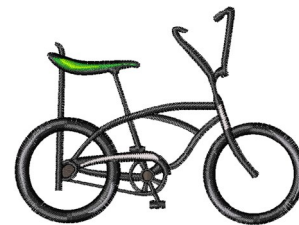

Name: Bicycle Machine Embroidery Design

SKU: WD02-JLA002057A

Brand: Windmill Designs

Unique Colors: 13 (6 color Stops)

Unique Colors

	Color Name (Color Code)	Manufacturer - Type
	Super White (1001) [No Color Selected]	madeira - rayon
	Dusty Lilac (1263) [No Color Selected]	madeira - rayon
	Crocus (286)	Exquisite - Polyester 1000m

Complete Color Sequence

#		Color Name (Color Code)	Manufacturer - Type
1		Super White (1001) [No Color Selected]	madeira - rayon
2		Super White (1001) [No Color Selected]	madeira - rayon
3		Crocus (286)	Exquisite - Polyester 1000m