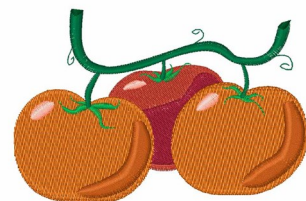

Name: Tomatoes Machine Embroidery Design

SKU: WD02-JLA002056B

Brand: Windmill Designs

Unique Colors: 13 (8 color Stops)

Unique Colors

	Color Name (Color Code)	Manufacturer - Type
	Super White (1001) [No Color Selected]	madeira - rayon
	Dusty Lilac (1263) [No Color Selected]	madeira - rayon
	Crocus (286)	Exquisite - Polyester 1000m