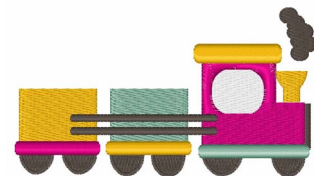

Name: Steam Train

SKU: WD02-JLA002050A

Brand: Windmill Designs

Unique Colors: 13 (7 color Stops)

Unique Colors

	Color Name (Color Code)	Manufacturer - Type
	Super White (1001) [No Color Selected]	madeira - rayon
	Dusty Lilac (1263) [No Color Selected]	madeira - rayon
	Crocus (286)	Exquisite - Polyester 1000m

Complete Color Sequence

#		Color Name (Color Code)	Manufacturer - Type
1		Super White (1001) [No Color Selected]	madeira - rayon
2		Super White (1001) [No Color Selected]	madeira - rayon
3		Crocus (286)	Exquisite - Polyester 1000m