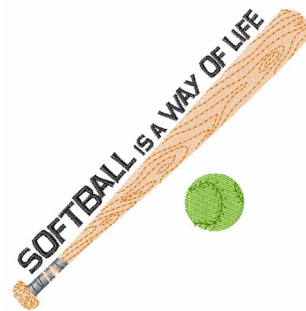

Name: Softball Life Machine Embroidery Design

SKU: WD02-JLA002049D

Brand: Windmill Designs

Unique Colors: 13 (8 color Stops)

Unique Colors

	Color Name (Color Code)	Manufacturer - Type
	Super White (1001) [No Color Selected]	madeira - rayon
	Dusty Lilac (1263) [No Color Selected]	madeira - rayon
	Crocus (286)	Exquisite - Polyester 1000m