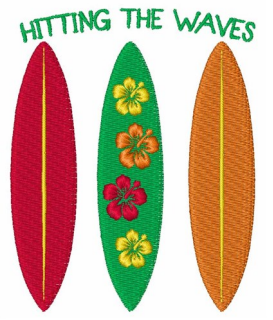

Name: Hittiing The Waves

SKU: WD02-JLA002039C

Brand: Windmill Designs

Unique Colors: 13 (5 color Stops)

Unique Colors

	Color Name (Color Code)	Manufacturer - Type
	Super White (1001) [No Color Selected]	madeira - rayon
	Dusty Lilac (1263) [No Color Selected]	madeira - rayon
	Crocus (286)	Exquisite - Polyester 1000m

Complete Color Sequence

#		Color Name (Color Code)	Manufacturer - Type
1		Super White (1001) [No Color Selected]	madeira - rayon
2		Super White (1001) [No Color Selected]	madeira - rayon
3		Crocus (286)	Exquisite - Polyester 1000m