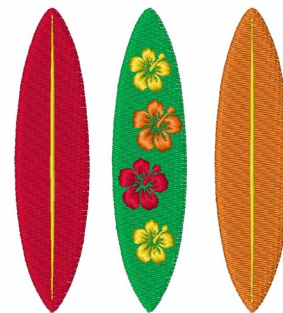

Name: Surf Boards Machine Embroidery Design

SKU: WD02-JLA002039B

Brand: Windmill Designs

Unique Colors: 13 (4 color Stops)

Unique Colors

	Color Name (Color Code)	Manufacturer - Type
	Super White (1001) [No Color Selected]	madeira - rayon
	Dusty Lilac (1263) [No Color Selected]	madeira - rayon
	Crocus (286)	Exquisite - Polyester 1000m

Complete Color Sequence

#		Color Name (Color Code)	Manufacturer - Type
1		Super White (1001) [No Color Selected]	madeira - rayon
2		Super White (1001) [No Color Selected]	madeira - rayon
3		Crocus (286)	Exquisite - Polyester 1000m