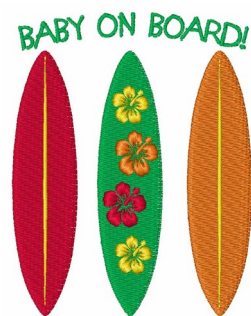

Name: Baby On Board Machine Embroidery Design

SKU: WD02-JLA002039A

Brand: Windmill Designs

Unique Colors: 13 (5 color Stops)

Unique Colors

	Color Name (Color Code)	Manufacturer - Type
	Super White (1001) [No Color Selected]	madeira - rayon
	Dusty Lilac (1263) [No Color Selected]	madeira - rayon
	Crocus (286)	Exquisite - Polyester 1000m

Complete Color Sequence

#		Color Name (Color Code)	Manufacturer - Type
1		Super White (1001) [No Color Selected]	madeira - rayon
2		Super White (1001) [No Color Selected]	madeira - rayon
3		Crocus (286)	Exquisite - Polyester 1000m