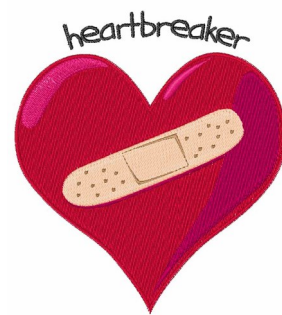

Name: Heartbreaker Machine Embroidery Design

SKU: WD02-JLA002038C

Brand: Windmill Designs

Unique Colors: 13 (6 color Stops)

Unique Colors

	Color Name (Color Code)	Manufacturer - Type
	Super White (1001) [No Color Selected]	madeira - rayon
	Dusty Lilac (1263) [No Color Selected]	madeira - rayon
	Crocus (286)	Exquisite - Polyester 1000m