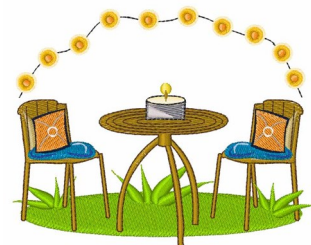

Name: Summer Table

SKU: WD02-JLA002036A

Brand: Windmill Designs

Unique Colors: 13 (22 color Stops)

Unique Colors

	Color Name (Color Code)	Manufacturer - Type
	Super White (1001) [No Color Selected]	madeira - rayon
	Dusty Lilac (1263) [No Color Selected]	madeira - rayon
	Crocus (286)	Exquisite - Polyester 1000m