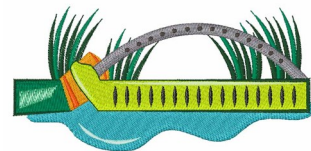

**Name:** Lawn Sprinkler

**SKU:** WD02-JLA002029A

**Brand:** Windmill Designs

**Unique Colors:** 13 (15 color Stops)

## Unique Colors

	<b>Color Name (Color Code)</b>	<b>Manufacturer - Type</b>
	Super White (1001) [No Color Selected]	madeira - rayon
	Dusty Lilac (1263) [No Color Selected]	madeira - rayon
	Crocus (286)	Exquisite - Polyester 1000m