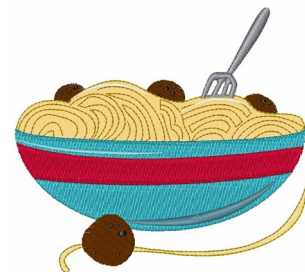

Name: Spaghetti Bowl

SKU: WD02-JLA002028A

Brand: Windmill Designs

Unique Colors: 13 (13 color Stops)

Unique Colors

	Color Name (Color Code)	Manufacturer - Type
	Super White (1001) [No Color Selected]	madeira - rayon
	Dusty Lilac (1263) [No Color Selected]	madeira - rayon
	Crocus (286)	Exquisite - Polyester 1000m