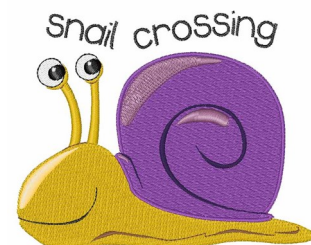

Name: Snail Crossing

SKU: WD02-JLA002021D

Brand: Windmill Designs

Unique Colors: 13 (10 color Stops)

Unique Colors

	Color Name (Color Code)	Manufacturer - Type
	Super White (1001) [No Color Selected]	madeira - rayon
	Dusty Lilac (1263) [No Color Selected]	madeira - rayon
	Crocus (286)	Exquisite - Polyester 1000m