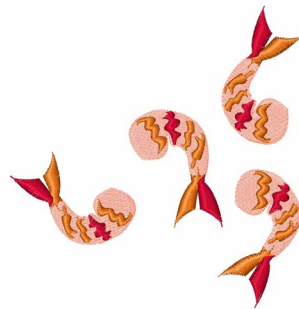

**Name:** Shrimp Dinner

**SKU:** WD02-JLA002017A

**Brand:** Windmill Designs

**Unique Colors:** 13 (6 color Stops)

## Unique Colors

	<b>Color Name (Color Code)</b>	<b>Manufacturer - Type</b>
	Super White (1001) [No Color Selected]	madeira - rayon
	Dusty Lilac (1263) [No Color Selected]	madeira - rayon
	Crocus (286)	Exquisite - Polyester 1000m

# Complete Color Sequence

#		Color Name (Color Code)	Manufacturer - Type
1		Super White (1001) [No Color Selected]	madeira - rayon
2		Super White (1001) [No Color Selected]	madeira - rayon
3		Crocus (286)	Exquisite - Polyester 1000m