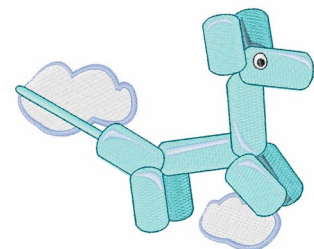

Name: Balloon Dog Machine Embroidery Design

SKU: WD02-JLA002016A

Brand: Windmill Designs

Unique Colors: 13 (9 color Stops)

Unique Colors

	Color Name (Color Code)	Manufacturer - Type
	Super White (1001) [No Color Selected]	madeira - rayon
	Dusty Lilac (1263) [No Color Selected]	madeira - rayon
	Crocus (286)	Exquisite - Polyester 1000m

Complete Color Sequence

#		Color Name (Color Code)	Manufacturer - Type
1		Super White (1001) [No Color Selected]	madeira - rayon
2		Super White (1001) [No Color Selected]	madeira - rayon
3		Crocus (286)	Exquisite - Polyester 1000m