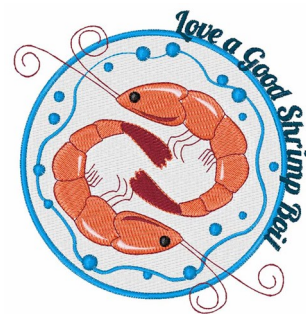

Name: Shrimp Boil Machine Embroidery Design

SKU: WD02-JLA002015B

Brand: Windmill Designs

Unique Colors: 13 (8 color Stops)

Unique Colors

	Color Name (Color Code)	Manufacturer - Type
	Super White (1001) [No Color Selected]	madeira - rayon
	Dusty Lilac (1263) [No Color Selected]	madeira - rayon
	Crocus (286)	Exquisite - Polyester 1000m