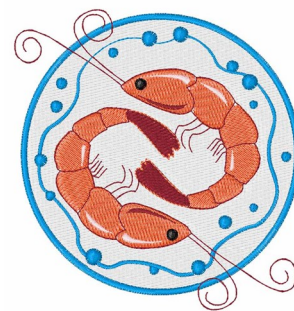

Name: Two Shrimp

SKU: WD02-JLA002015A

Brand: Windmill Designs

Unique Colors: 13 (7 color Stops)

Unique Colors

	Color Name (Color Code)	Manufacturer - Type
	Super White (1001) [No Color Selected]	madeira - rayon
	Dusty Lilac (1263) [No Color Selected]	madeira - rayon
	Crocus (286)	Exquisite - Polyester 1000m

Complete Color Sequence

#		Color Name (Color Code)	Manufacturer - Type
1		Super White (1001) [No Color Selected]	madeira - rayon
2		Super White (1001) [No Color Selected]	madeira - rayon
3		Crocus (286)	Exquisite - Polyester 1000m