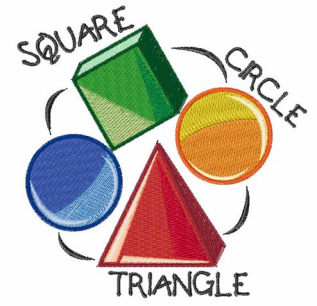

Name: Square Circle Triangle

SKU: WD02-JLA002012D

Brand: Windmill Designs

Unique Colors: 13 (18 color Stops)

Unique Colors

	Color Name (Color Code)	Manufacturer - Type
	Super White (1001) [No Color Selected]	madeira - rayon
	Dusty Lilac (1263) [No Color Selected]	madeira - rayon
	Crocus (286)	Exquisite - Polyester 1000m