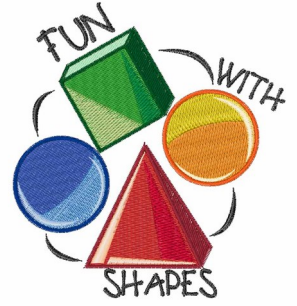

**Name:** Fun With Shapes

**SKU:** WD02-JLA002012C

**Brand:** Windmill Designs

**Unique Colors:** 13 (18 color Stops)