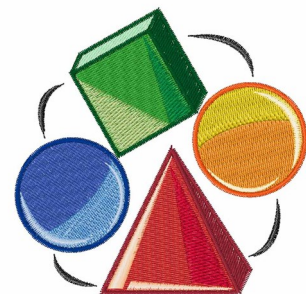

Name: Geometric Shapes

SKU: WD02-JLA002012B

Brand: Windmill Designs

Unique Colors: 13 (18 color Stops)

Unique Colors

	Color Name (Color Code)	Manufacturer - Type
	Super White (1001) [No Color Selected]	madeira - rayon
	Dusty Lilac (1263) [No Color Selected]	madeira - rayon
	Crocus (286)	Exquisite - Polyester 1000m

Complete Color Sequence

#		Color Name (Color Code)	Manufacturer - Type
1		Super White (1001) [No Color Selected]	madeira - rayon
2		Super White (1001) [No Color Selected]	madeira - rayon
3		Crocus (286)	Exquisite - Polyester 1000m