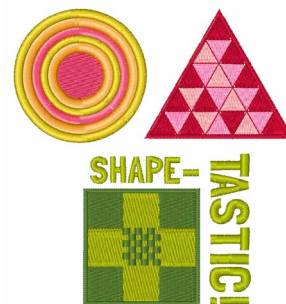

Name: Shape Tastic

SKU: WD02-JLA002011C

Brand: Windmill Designs

Unique Colors: 13 (10 color Stops)

Unique Colors

	Color Name (Color Code)	Manufacturer - Type
	Super White (1001) [No Color Selected]	madeira - rayon
	Dusty Lilac (1263) [No Color Selected]	madeira - rayon
	Crocus (286)	Exquisite - Polyester 1000m

Complete Color Sequence

#		Color Name (Color Code)	Manufacturer - Type
1		Super White (1001) [No Color Selected]	madeira - rayon
2		Super White (1001) [No Color Selected]	madeira - rayon
3		Crocus (286)	Exquisite - Polyester 1000m