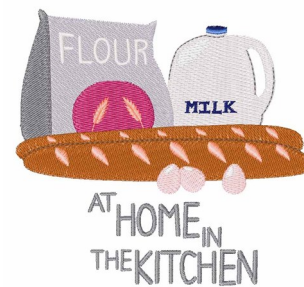

Name: In The Kitchen

SKU: WD02-JLA002005B

Brand: Windmill Designs

Unique Colors: 13 (15 color Stops)

Unique Colors

	Color Name (Color Code)	Manufacturer - Type
	Super White (1001) [No Color Selected]	madeira - rayon
	Dusty Lilac (1263) [No Color Selected]	madeira - rayon
	Crocus (286)	Exquisite - Polyester 1000m