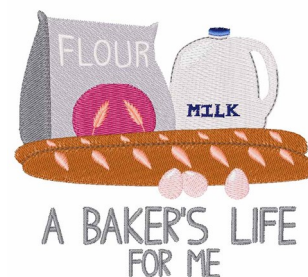

Name: A Bakers Life Machine Embroidery Design

SKU: WD02-JLA002005A

Brand: Windmill Designs

Unique Colors: 13 (15 color Stops)

Unique Colors

	Color Name (Color Code)	Manufacturer - Type
	Super White (1001) [No Color Selected]	madeira - rayon
	Dusty Lilac (1263) [No Color Selected]	madeira - rayon
	Crocus (286)	Exquisite - Polyester 1000m