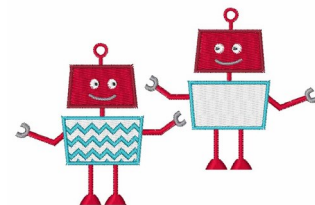

Name: Robots

SKU: WD02-JLA002004A

Brand: Windmill Designs

Unique Colors: 13 (6 color Stops)

Unique Colors

	Color Name (Color Code)	Manufacturer - Type
	Super White (1001) [No Color Selected]	madeira - rayon
	Dusty Lilac (1263) [No Color Selected]	madeira - rayon
	Crocus (286)	Exquisite - Polyester 1000m