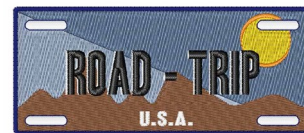

**Name:** Road Trip Machine Embroidery Design

**SKU:** WD02-JLA002003D

**Brand:** Windmill Designs

**Unique Colors:** 13 (10 color Stops)