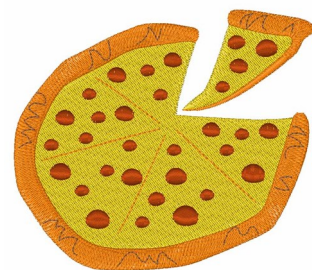

Name: Pizza Pie

SKU: WD02-JLA001991A

Brand: Windmill Designs

Unique Colors: 13 (4 color Stops)

Unique Colors

	Color Name (Color Code)	Manufacturer - Type
	Super White (1001) [No Color Selected]	madeira - rayon
	Dusty Lilac (1263) [No Color Selected]	madeira - rayon
	Crocus (286)	Exquisite - Polyester 1000m

Complete Color Sequence

#		Color Name (Color Code)	Manufacturer - Type
1		Super White (1001) [No Color Selected]	madeira - rayon
2		Super White (1001) [No Color Selected]	madeira - rayon
3		Crocus (286)	Exquisite - Polyester 1000m